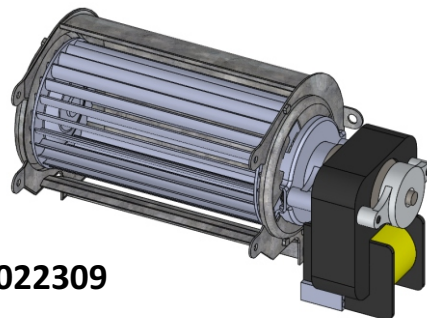

DESCRIPTION

This document illustrates how to select the proper blower motor assembly for Model 695 Series warmers.

NOTES

Motors are not retrofittable.

Model 695 / 695B

0017207SK

Model 695C

0021012

0018631

0018632

0022309

0017230 (x8)

Model 695D

0022309

NOTE: Older unit may be equipped with motor like image to right with fan. Newer motors no longer require fan blade per UL.

Both motor styles are retrofittable to each other.