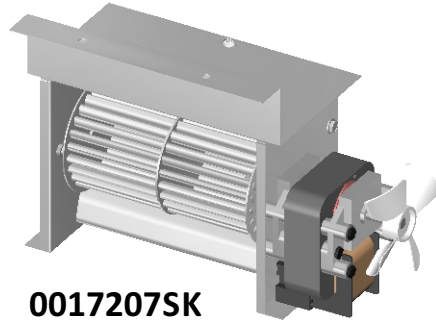

DESCRIPTION

This document illustrates how to select the proper blower motor assembly for Model 695 Series warmers.

NOTES

Motors are not retrofittable.

Model 695 / 695B

0017207SK

Model 695C

0021012

0018631

0018632

0022309

0017230 (x8)

Model 695D

0022309

NOTE: Older unit may be equipped with motor like image to right with fan. Newer motors no longer require fan blade per UL.

Both motor styles are retrofittable to each other.