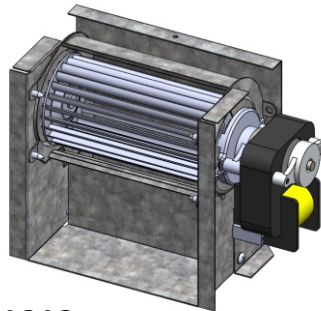

DESCRIPTION

This document illustrates how to select the proper blower motor assembly for Model 695 Series warmers.

NOTES

Motors are not retrofittable.

Model 695 / 695B

0017207SK

Model 695C

0021012

0018631

0018632

0022309

0017230 (x8)

Model 695D

0022309

NOTE: Older unit may be equipped with motor like image to right with fan. Newer motors no longer require fan blade per UL.

Both motor styles are retrofittable to each other.