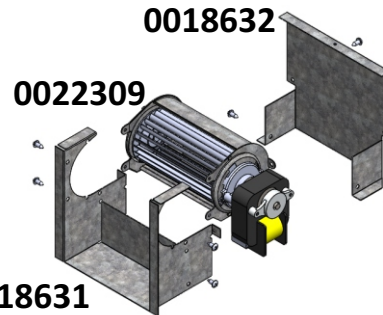

DESCRIPTION

This document illustrates how to select the proper blower motor assembly for Model 695 Series warmers.

NOTES

Motors are not retrofittable.

Model 695 / 695B

0017207SK

Model 695C

0021012

0018631

0018632

0022309

0017230 (x8)

Model 695D

0022309

NOTE: Older unit may be equipped with motor like image to right with fan. Newer motors no longer require fan blade per UL.

Both motor styles are retrofittable to each other.