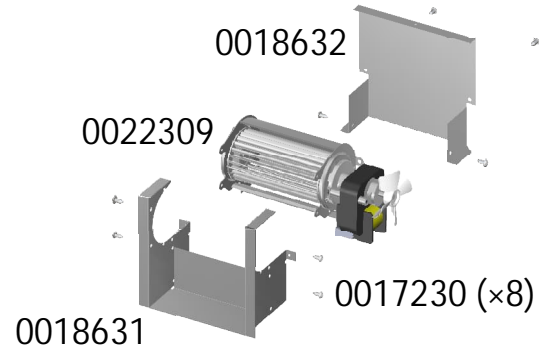

DESCRIPTION

This document illustrates how to select the proper blower motor assembly for Model 695 Series warmers.

NOTES

Motors are not retrofittable.

Model 695 / 695B

0017207SK

Model 695C

0021012

0018631

0018632

0022309

0017230 (x8)

Model 695D

0022309