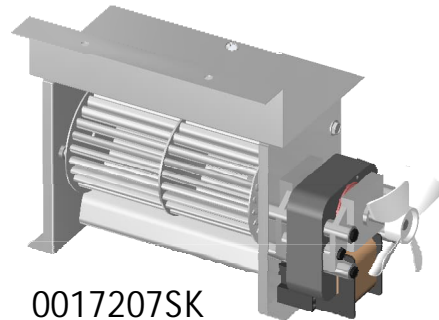

DESCRIPTION

This document illustrates how to select the proper blower motor assembly for Model 695 Series warmers.

NOTES

Motors are not retrofittable.

Model 695 / 695B

0017207SK

Model 695C

0021012

0018631

0018632

0022309

0017230 (x8)

Model 695D

0022309