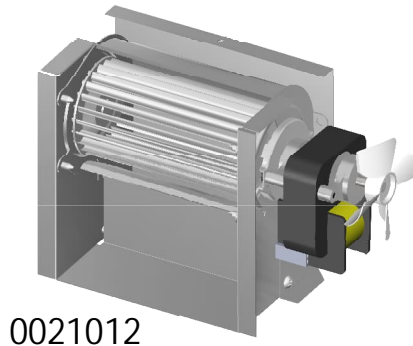

DESCRIPTION

This document illustrates how to select the proper blower motor assembly for Model 695 Series warmers.

NOTES

Motors are not retrofittable.

Model 695 / 695B

0017207SK

Model 695C

0021012

0018631

0018632

0022309

0017230 (x8)

Model 695D

0022309