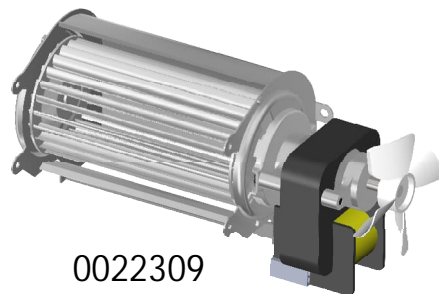

DESCRIPTION

This document illustrates how to select the proper blower motor assembly for Model 695 Series warmers.

NOTES

Motors are not retrofittable.

Model 695 / 695B

0017207SK

Model 695C

0021012

0018631

0018632

0022309

0017230 (x8)

Model 695D

0022309