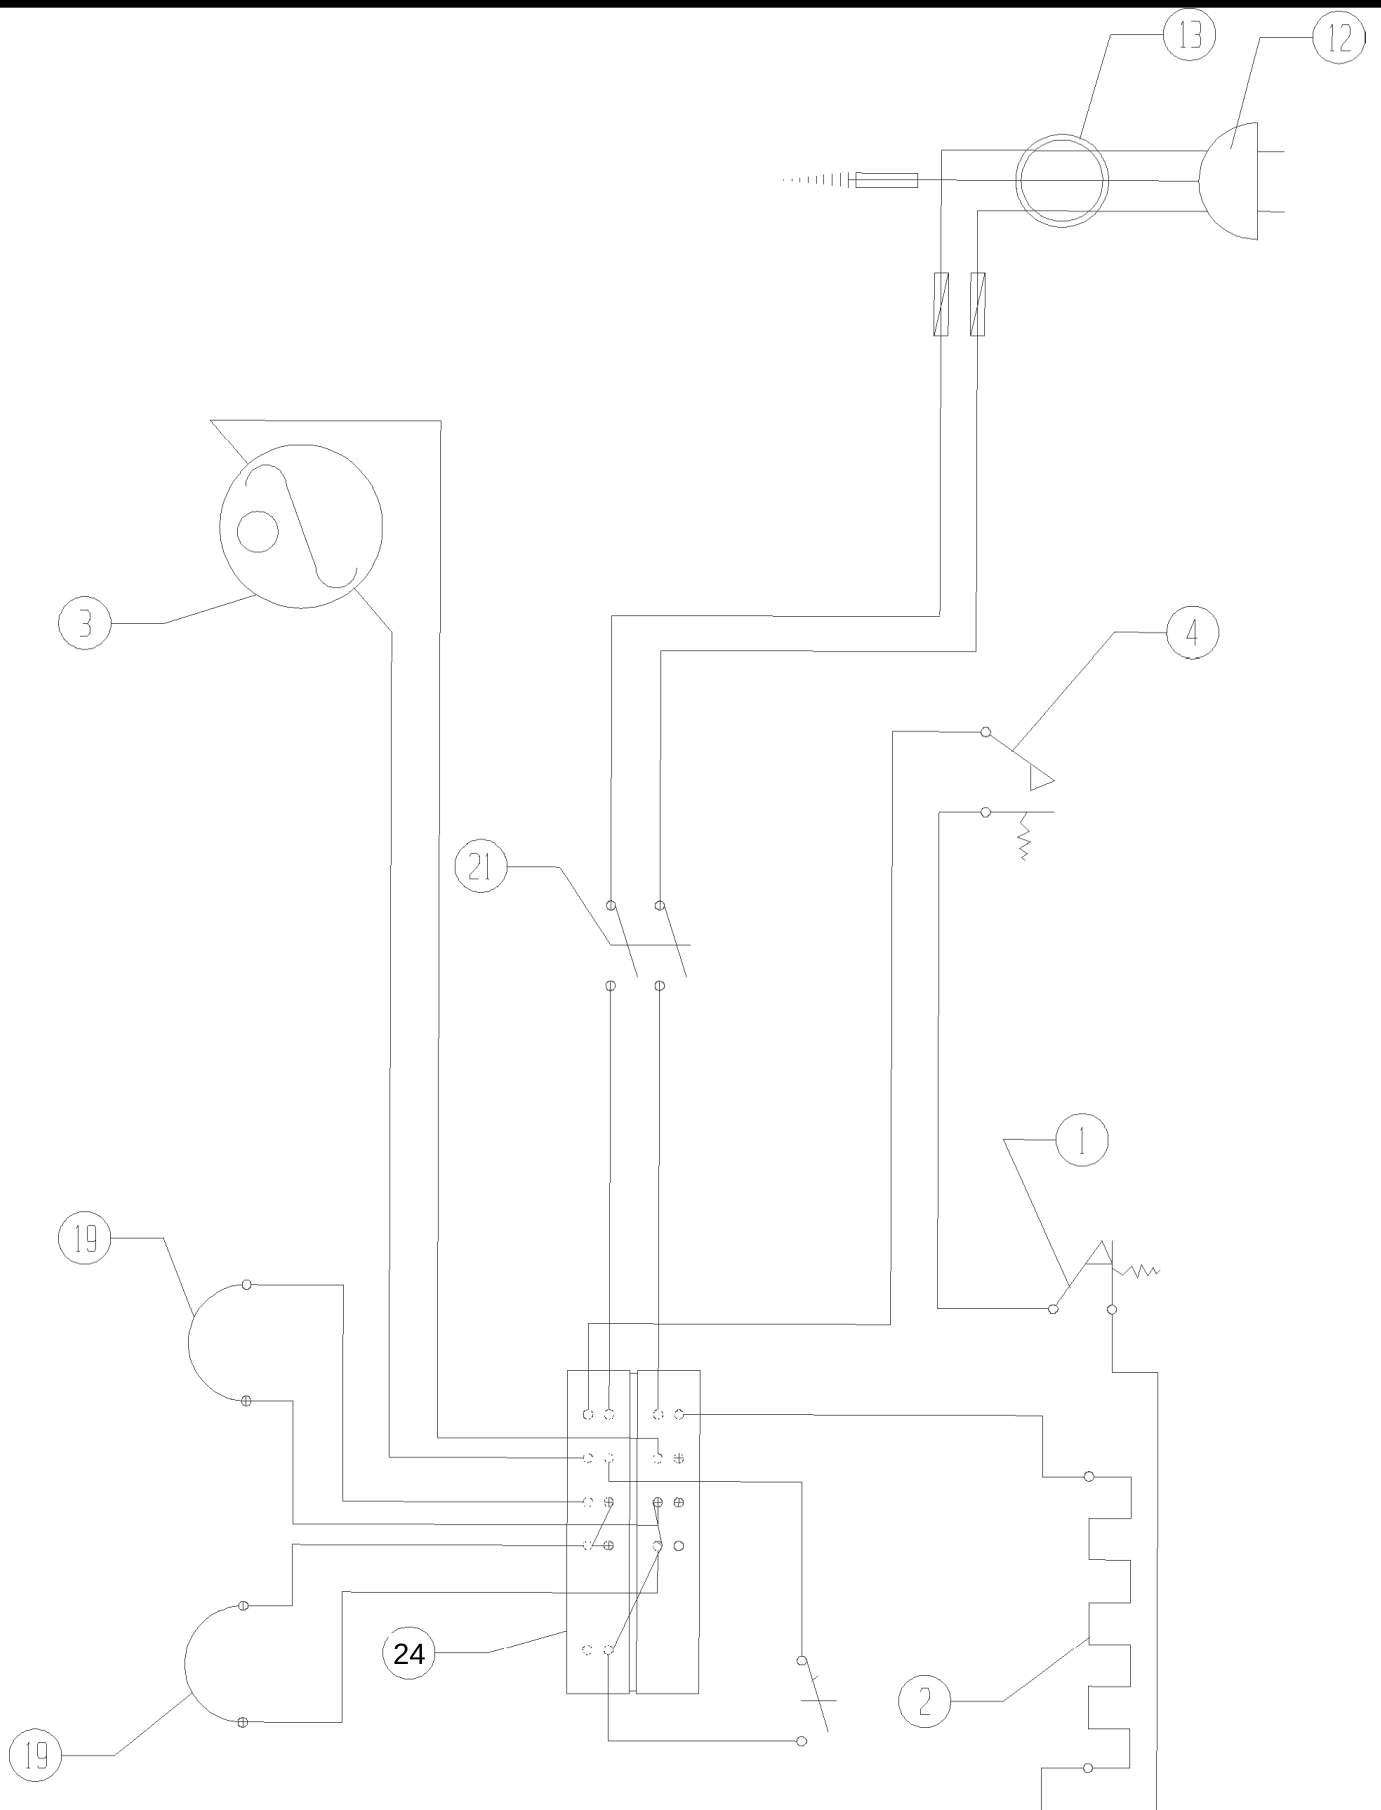

MODEL 925W WIRING DIAGRAM

REV: ORIG