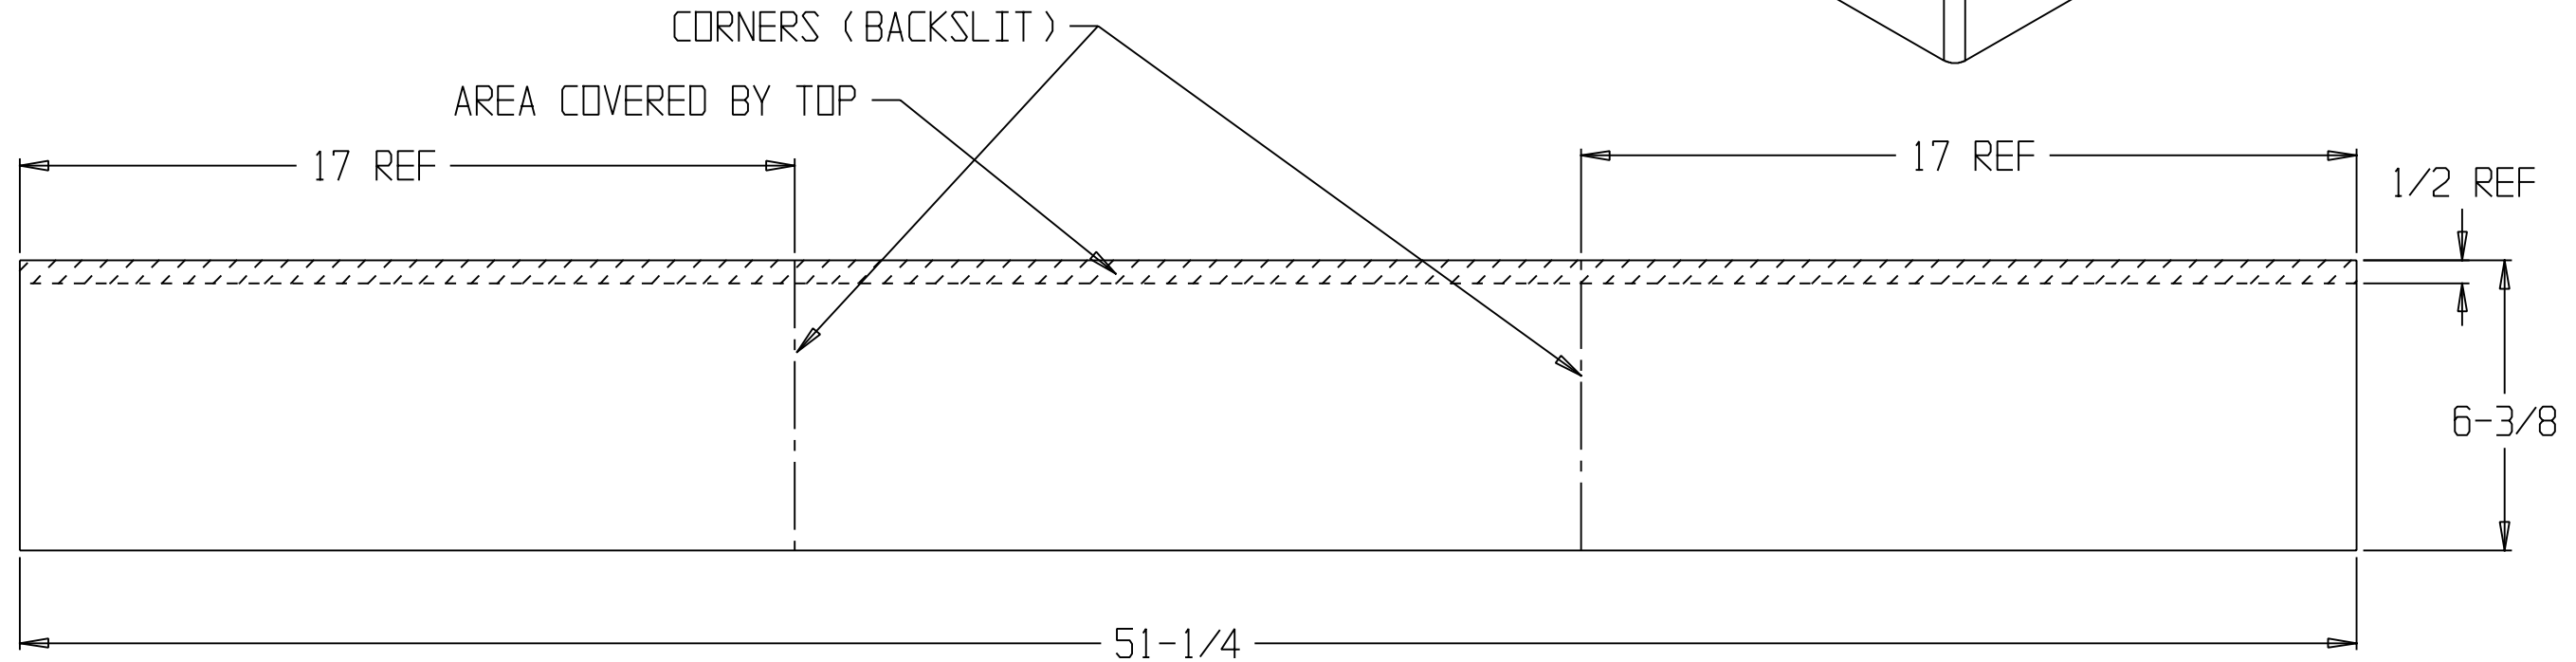

Die Number: A-899

Silk Screen Advertising  
 4906 Ellestad Drive  
 Madison, WI 53716  
 (608) 222-5531

Material: Clear Polycarbonate/DFM Adhesive

Similar to Wisco prt.# I013273

CAD FILE-> \CADKEY\CUSTOMER\WISCO\680-4\Decals\W458A Model 680-4 Wraparound

* * *	* * *	* * *	* * *	 <b>WISCO INDUSTRIES, INC.</b> OREGON, WI USA  UNSPECIFIED TOLERANCES IN INCHES 1 PLACE DEC +/- .030      FRACTION +/- 1/64 2 PLACE DEC +/- .020      ANGULAR +/- 1 DEG. 3 PLACE DEC +/- .010      PERPENDICULARITY +/- 1 DEG. 4 PLACE DEC +/- .005	CUSTOMER: WISCO / MODEL 680-4		
* * *	* * *	* * *	* * *		PART NO.: W458A		
* * *	* * *	* * *	* * *		PART NAME: WRAPAROUND DECAL AREA		
* * *	* * *	* * *	* * *		MATERIAL: - NOTED -		
* * *	* * *	* * *	* * *		DRAWN BY: RAD	DATE: 3/19/13	
* * *	* * *	* * *	* * *		CHECKED BY: *	DATE: *	
* * *	* * *	* * *	* * *		DIMENSIONS IN ( ) ARE MM METRIC		
REV	DESCRIPTION	DATE	BY	DO NOT SCALE DRAWING	SCALE	PART NO.	1
					1 : 4	W458A	1