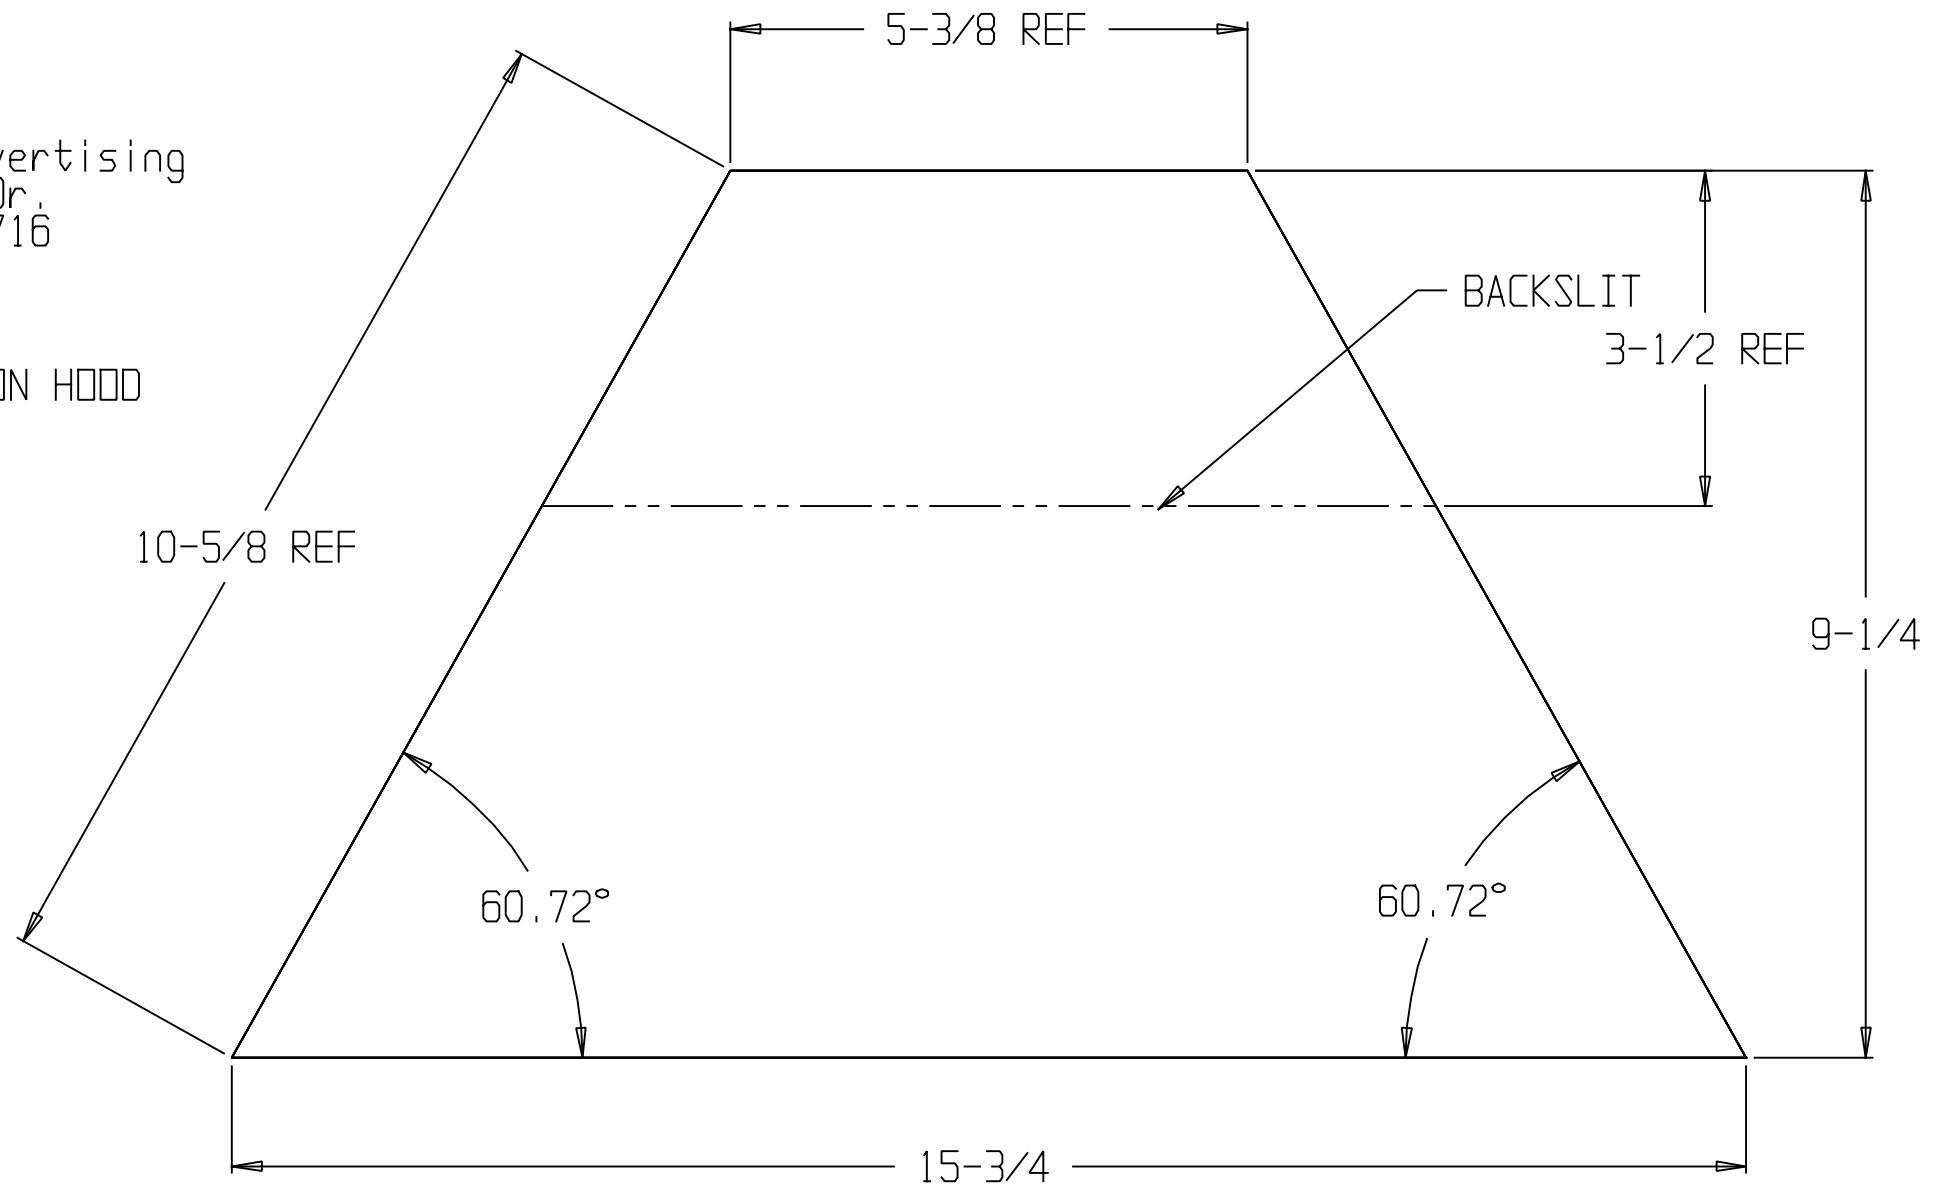

DIE NUMBER: D-HOOD

Silk Screen Advertising
 4906 Ellestad Dr.
 Madison, WI 53716
 (608) 222-5531

NOTE: 1 to 4 SIDES AVAILABLE ON HOOD

CAD FILE-> \CADKEY\CUSTOMER\WISCO\690-16\Decals\Hood-680&690.ckd\Model 680 & 690 Hood Graphics\W456A

*	*	*	*	 WISCO INDUSTRIES, INC. OREGON, WI USA	CUSTOMER: WISCO / MODEL 680 & 690		
*	*	*	*		PART NO.: W456A		
*	*	*	*	PART NAME: HOOD GRAPHICS AREA			
*	*	*	*	MATERIAL: -SEE NOTE -			
*	*	*	*	DRAWN BY: RAD		DATE: 3/18/13	
*	*	*	*	CHECKED BY: *		DATE: *	
*	*	*	*	DIMENSIONS IN () ARE MM METRIC			
REV	DESCRIPTION	DATE	BY	DO NOT SCALE DRAWING		SCALE: 1 : 2	
				PART NO. W456A		1 / 1	